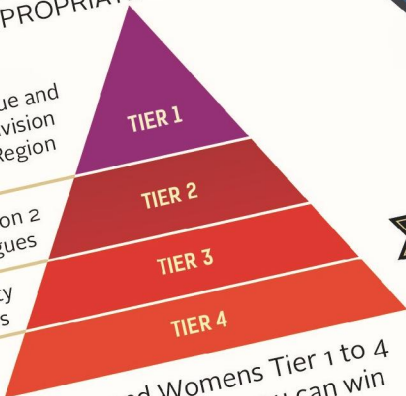

MEN'S - WOMEN'S - BOYS - GIRLS
Under 14s to Over 60s

TIERED CHAMPIONSHIPS
MATCHING UP TEAMS FOR
APPROPRIATE COMPETITION

England Hockey League and
the highest Premier Division
in each Region

Regional Premier Division 2
and sub-Regional Leagues

Higher level County
based leagues

Remaining lower
County based leagues

Mens and Womens Tier 1 to 4
- a competition you can win
whatever your level in the
hockey leagues pyramid.
For 1st XIs to 10th XIs

**ADULT
CHAMPIONSHIPS**

ENGLAND
HOCKEY

**NATIONAL
FINALS**

a chance for players of all
levels or ages to have their
day in the limelight

**MASTERS
& JUNIORS**

Tier 1 for elite teams - Tier 2 for developing teams
with relaxed player eligibility regulations to
encourage participation